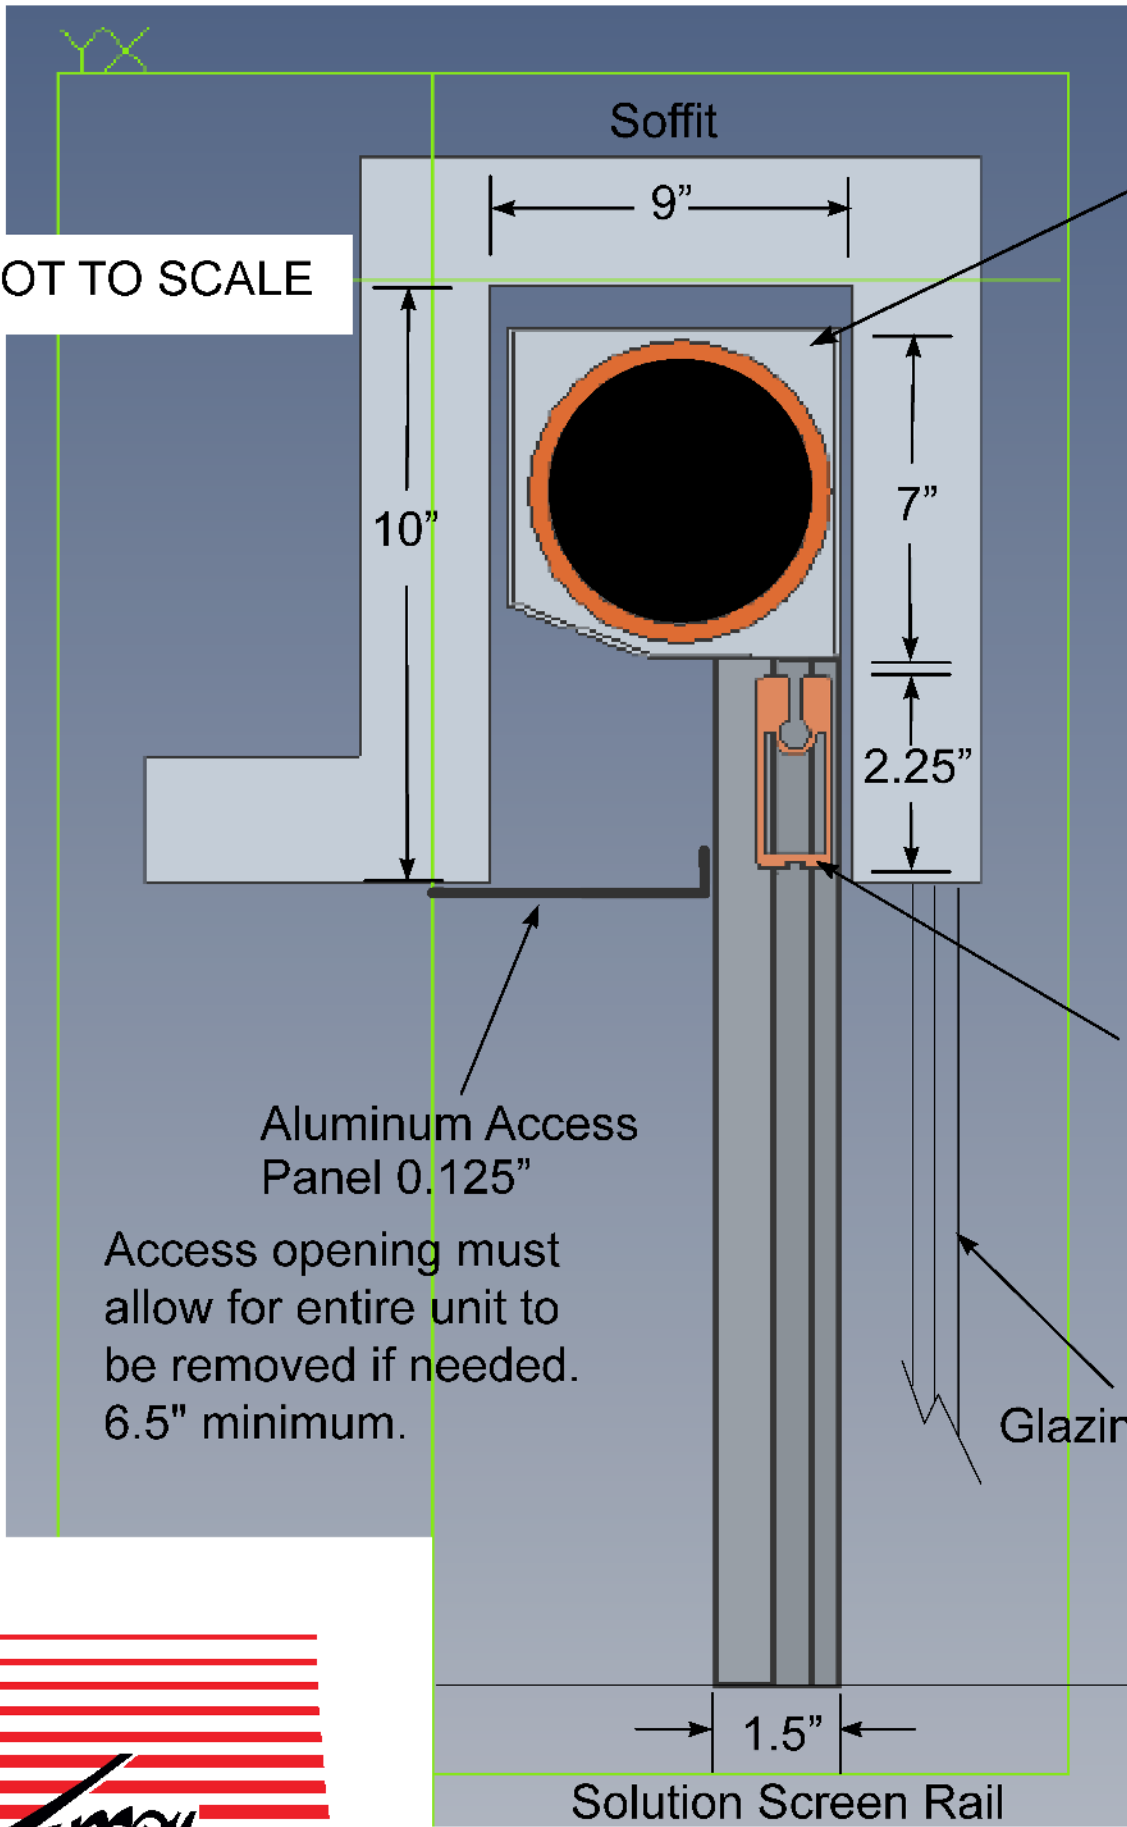

*NOT TO SCALE

7"x7"
Screen
Housing

2.25"x.875"
Solution
Screen
Bottom Bar

Glazing/Door

Solution Screen Rail

Tucson Solution Screen
Soffit Mount