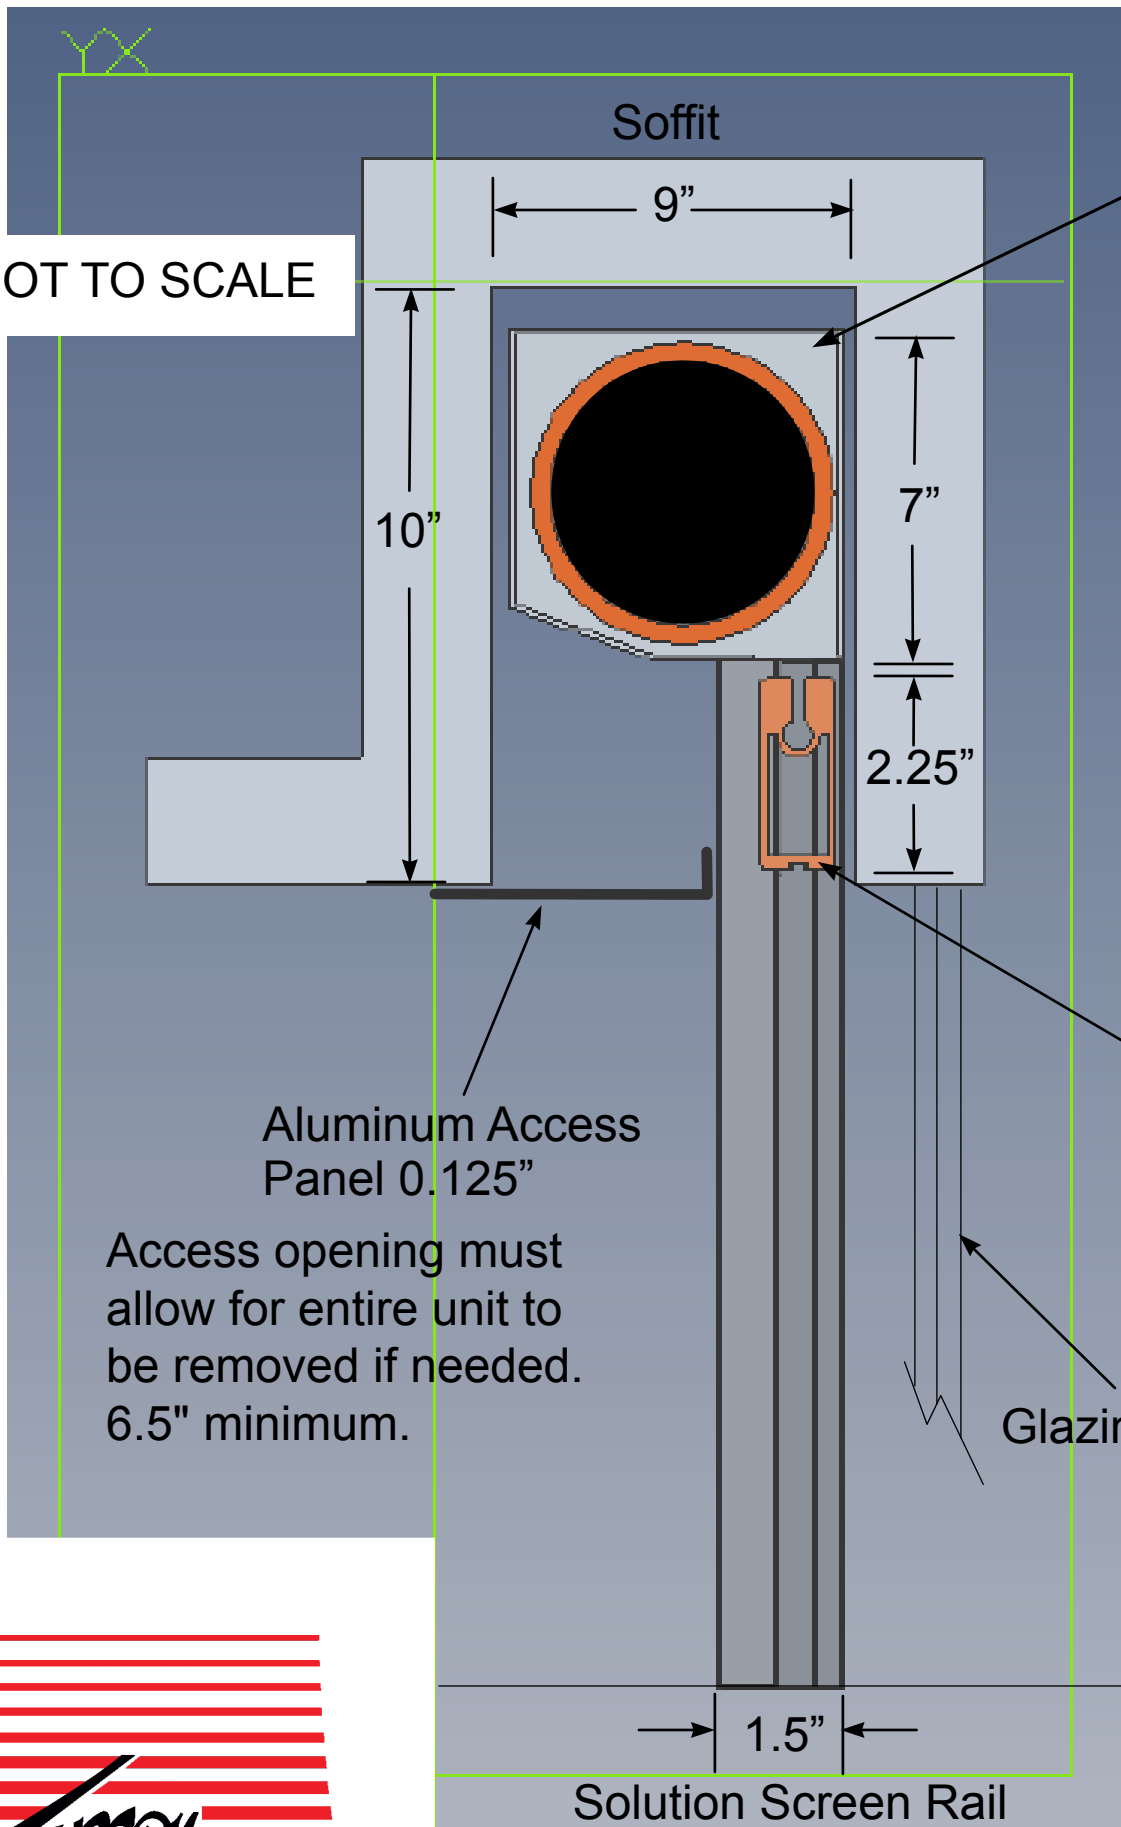

*NOT TO SCALE

7"x7"
Screen
Housing

2.25"x.875"
Solution
Screen
Bottom Bar

Glazing/Door

Aluminum Access
Panel 0.125"
Access opening must
allow for entire unit to
be removed if needed.
6.5" minimum.

Solution Screen Rail

Tucson Solution Screen
Soffit Mount