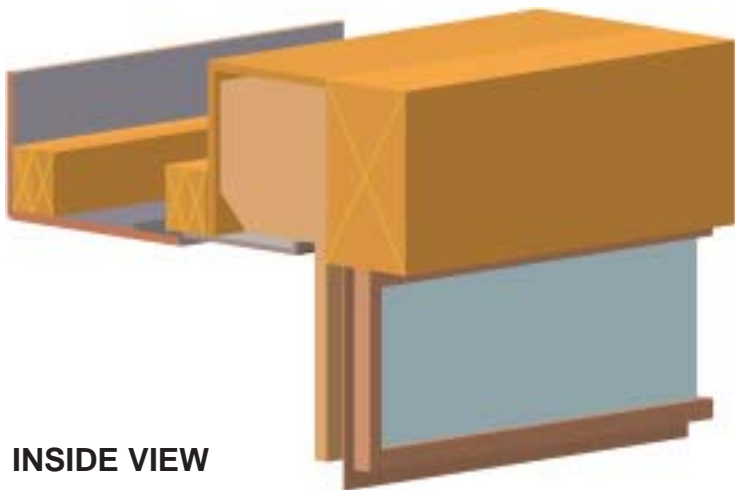

SHUTTER @ SOFFIT

INSIDE VIEW

500 E. 27th Street ■ Tucson, AZ 85713
 (520) 798-1294 FAX (520) 622-1455

OUTSIDE VIEW

Shutter Rail

SunFix[®] Screen Rail

Screen Bottom Bar

500 E. 27th Street ■ Tucson, AZ 85713
 (520) 798-1294 FAX (520) 622-1455