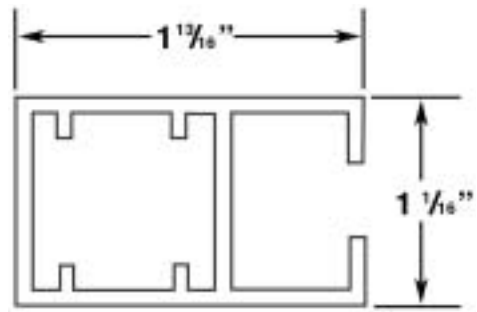

SHUTTER @ SOFFIT

INSIDE VIEW

500 E. 27th Street ■ Tucson, AZ 85713
 (520) 798-1294 FAX (520) 622-1455

OUTSIDE VIEW

Shutter Rail

SunFix[®] Screen Rail

Screen Bottom Bar

500 E. 27th Street ■ Tucson, AZ 85713
 (520) 798-1294 FAX (520) 622-1455