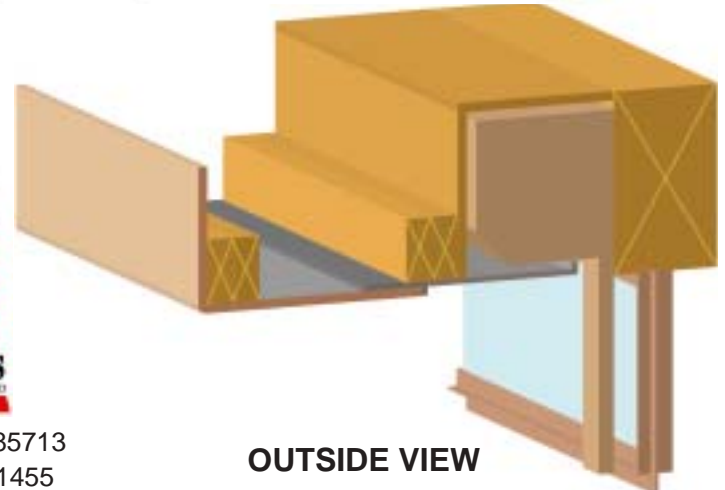

SHUTTER @ SOFFIT

INSIDE VIEW

500 E. 27th Street ■ Tucson, AZ 85713
 (520) 798-1294 FAX (520) 622-1455

OUTSIDE VIEW

Shutter Rail

SunFix[®] Screen Rail

Screen Bottom Bar

500 E. 27th Street ■ Tucson, AZ 85713
 (520) 798-1294 FAX (520) 622-1455