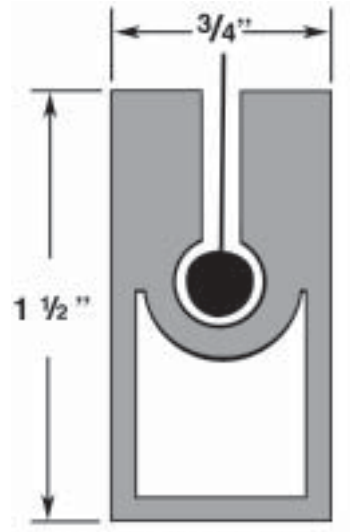

SHUTTER @ SOFFIT

INSIDE VIEW

500 E. 27th Street ■ Tucson, AZ 85713
 (520) 798-1294 FAX (520) 622-1455

OUTSIDE VIEW

Shutter Rail

SunFix[®] Screen Rail

Screen Bottom Bar

500 E. 27th Street ■ Tucson, AZ 85713
 (520) 798-1294 FAX (520) 622-1455