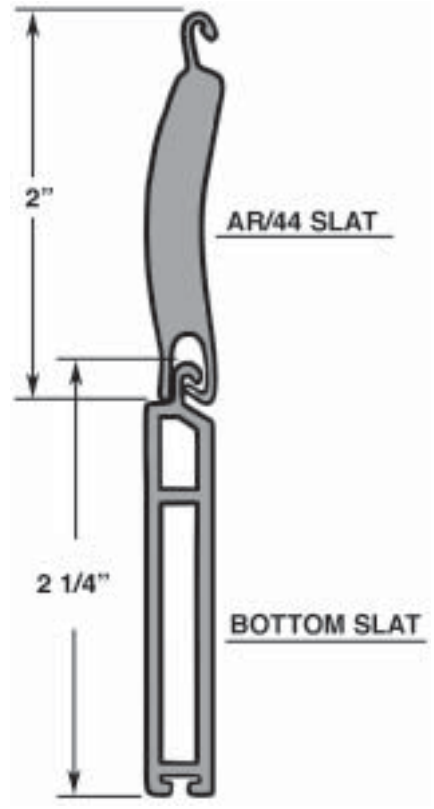

SHUTTER @ SOFFIT

INSIDE VIEW

500 E. 27th Street ■ Tucson, AZ 85713
 (520) 798-1294 FAX (520) 622-1455

OUTSIDE VIEW

Shutter Rail

SunFix[®] Screen Rail

Screen Bottom Bar

500 E. 27th Street ■ Tucson, AZ 85713
 (520) 798-1294 FAX (520) 622-1455