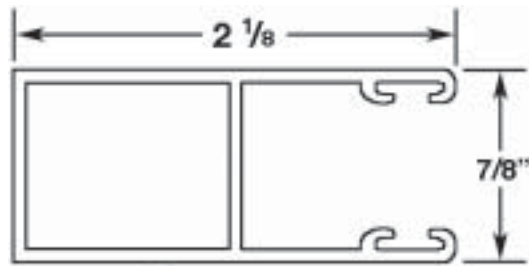

SHUTTER @ SOFFIT

INSIDE VIEW

500 E. 27th Street ■ Tucson, AZ 85713
 (520) 798-1294 FAX (520) 622-1455

OUTSIDE VIEW

Shutter Rail

SunFix[®] Screen Rail

Screen Bottom Bar

500 E. 27th Street ■ Tucson, AZ 85713
 (520) 798-1294 FAX (520) 622-1455