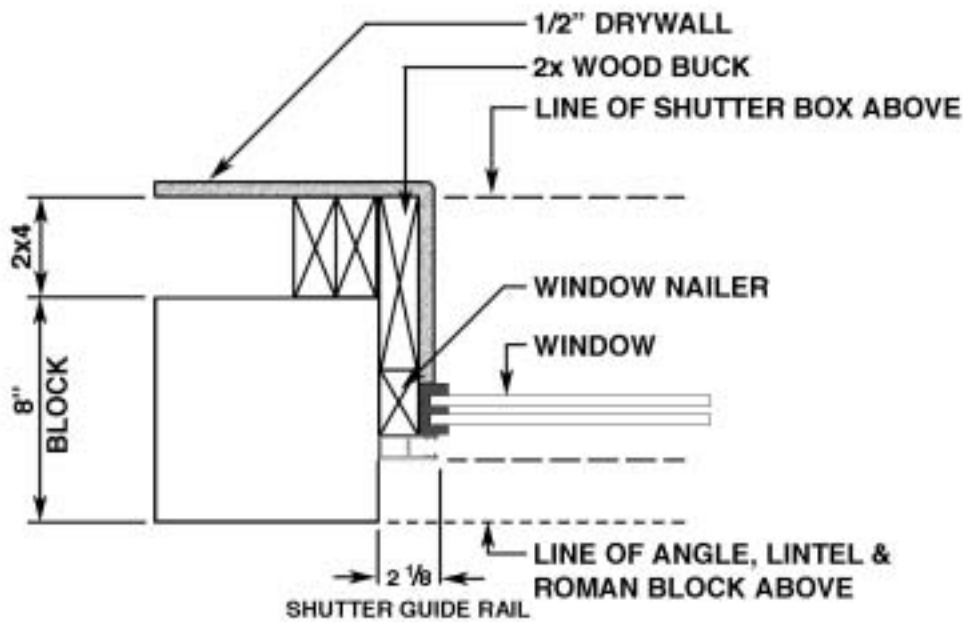

VERIFY BOX SIZE

Box Size	Rail Height
4"	Screen
5"	Screen
6 1/2"	0 - 60"
7"	61 - 70"
8"	71 - 100"
10"	101 - 170"

MASONRY W/FRAME WALL
CROSS SECTION

INSIDE VIEW

500 E. 27th Street ■ Tucson, AZ 85713
(520) 798-1294 FAX (520) 622-1455

OUTSIDE VIEW

MASONRY W/ FRAME WALL

MASONRY W/ WOOD WINDOW BUCK

SunFix[®] Screen Rail

Shutter Rail