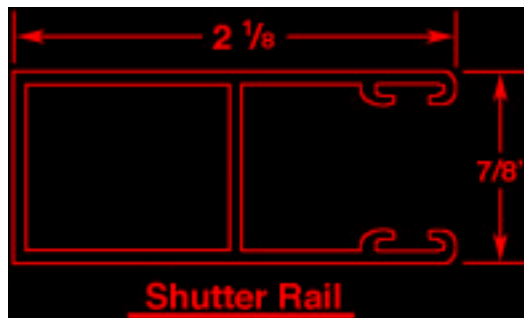

MASONRY W/FRAME WALL

CROSS SECTION

INSIDE VIEW

500 E. 27th Street ■ Tucson, AZ 85713
 (520) 798-1294 FAX (520) 622-1455

OUTSIDE VIEW

MASONRY W/ FRAME WALL

MASONRY W/ WOOD WINDOW BUCK

SunFix[®] Screen Rail

Shutter Rail