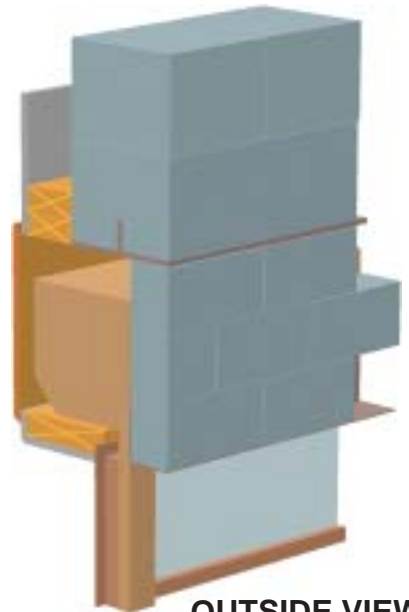

VERIFY BOX SIZE

Box Size	Rail Height
4"	Screen
5"	Screen
6 1/2"	0 - 60"
7"	61 - 70"
8"	71 - 100"
10"	101 - 170"

MASONRY W/FRAME WALL
CROSS SECTION

INSIDE VIEW

500 E. 27th Street ■ Tucson, AZ 85713
(520) 798-1294 FAX (520) 622-1455

OUTSIDE VIEW

MASONRY W/ FRAME WALL

MASONRY W/ WOOD WINDOW BUCK

SunFix[®] Screen Rail

Shutter Rail