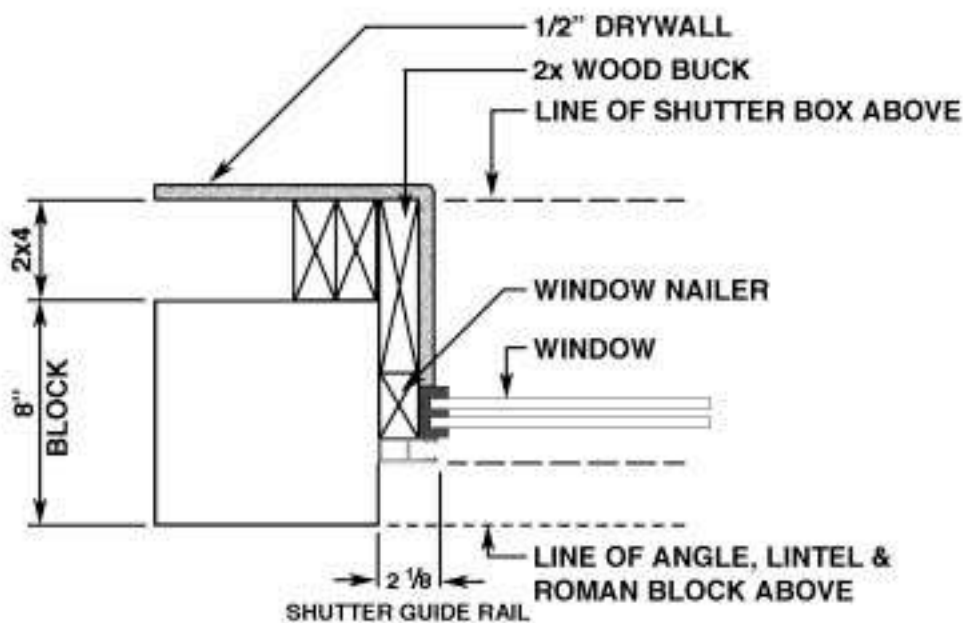

MASONRY W/FRAME WALL

CROSS SECTION

INSIDE VIEW

500 E. 27th Street ■ Tucson, AZ 85713
 (520) 798-1294 FAX (520) 622-1455

OUTSIDE VIEW

MASONRY W/ FRAME WALL

MASONRY W/ WOOD WINDOW BUCK

SunFix[®] Screen Rail

Shutter Rail