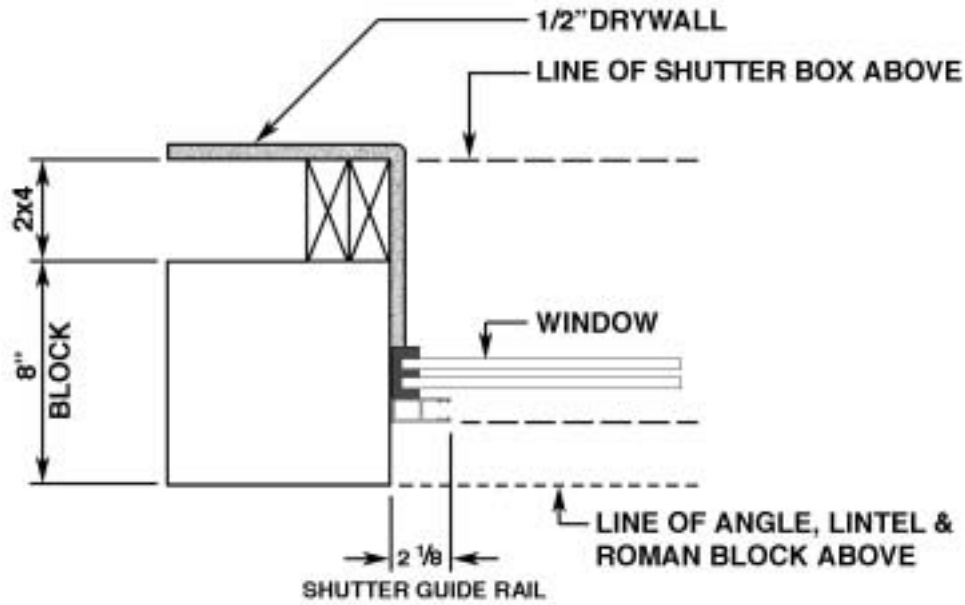

VERIFY BOX SIZE

Box Size	Rail Height
4"	Screen
5"	Screen
6 1/2"	0 - 60"
7"	61 - 70"
8"	71 - 100"
10"	101 - 170"

MASONRY W/FRAME WALL
CROSS SECTION

INSIDE VIEW

500 E. 27th Street ■ Tucson, AZ 85713
(520) 798-1294 FAX (520) 622-1455

OUTSIDE VIEW

MASONRY W/ FRAME WALL

MASONRY W/ WOOD WINDOW BUCK

SunFix[®] Screen Rail

Shutter Rail