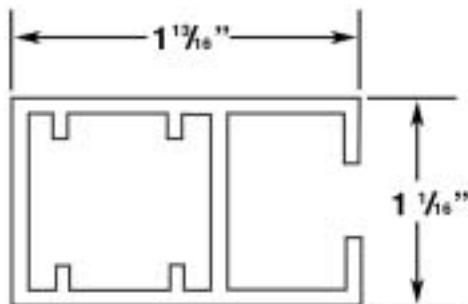

VERIFY BOX SIZE

Box Size	Rail Height
4"	Screen
5"	Screen
6 1/2"	0 - 60"
7"	61 - 70"
8"	71 - 100"
10"	101 - 170"

MASONRY W/FRAME WALL
CROSS SECTION

INSIDE VIEW

500 E. 27th Street ■ Tucson, AZ 85713
(520) 798-1294 FAX (520) 622-1455

OUTSIDE VIEW

MASONRY W/ FRAME WALL

MASONRY W/ WOOD WINDOW BUCK

SunFix[®] Screen Rail

Shutter Rail