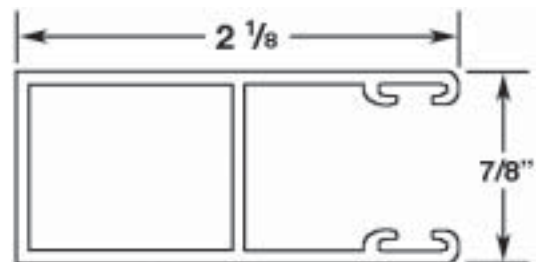

VERIFY BOX SIZE

Box Size	Rail Height
4"	Screen
5"	Screen
6 1/2"	0 - 60"
7"	61 - 70"
8"	71 - 100"
10"	101 - 170"

MASONRY W/FRAME WALL
CROSS SECTION

INSIDE VIEW

500 E. 27th Street ■ Tucson, AZ 85713
(520) 798-1294 FAX (520) 622-1455

OUTSIDE VIEW

MASONRY W/ FRAME WALL

MASONRY W/ WOOD WINDOW BUCK

SunFix[®] Screen Rail

Shutter Rail