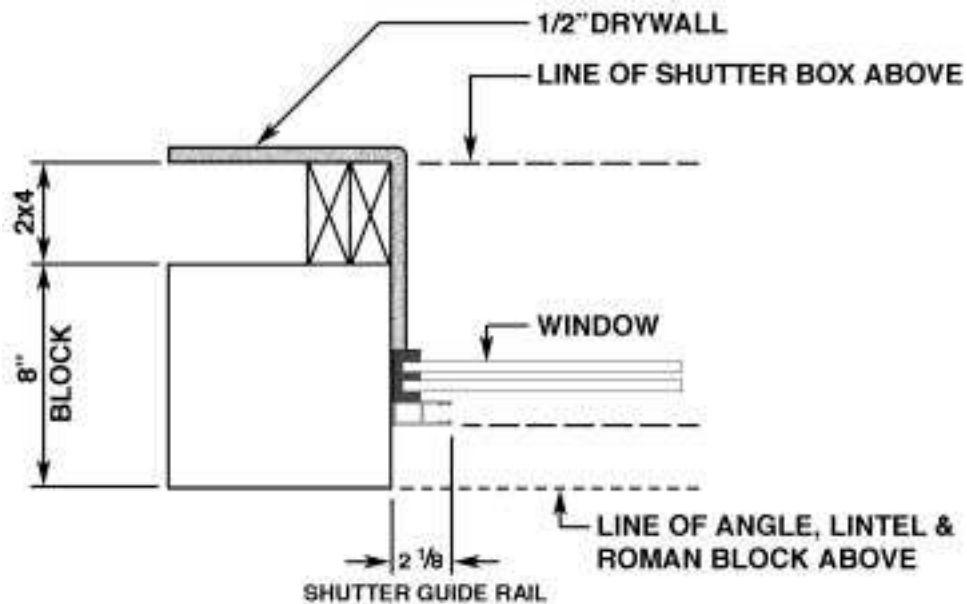

MASONRY W/FRAME WALL

CROSS SECTION

INSIDE VIEW

500 E. 27th Street ■ Tucson, AZ 85713
 (520) 798-1294 FAX (520) 622-1455

OUTSIDE VIEW

MASONRY W/ FRAME WALL

MASONRY W/ WOOD WINDOW BUCK

SunFix[®] Screen Rail

Shutter Rail