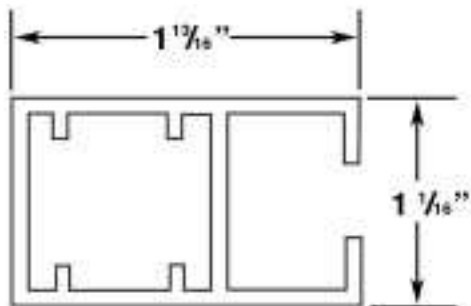

MASONRY W/FRAME WALL

CROSS SECTION

INSIDE VIEW

500 E. 27th Street ■ Tucson, AZ 85713
 (520) 798-1294 FAX (520) 622-1455

OUTSIDE VIEW

MASONRY W/ FRAME WALL

MASONRY W/ WOOD WINDOW BUCK

SunFix[®] Screen Rail

Shutter Rail